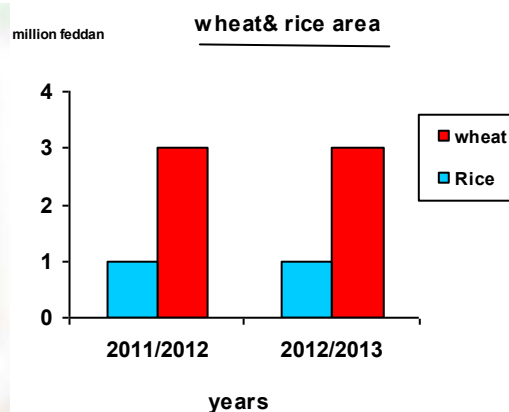

Press Release

Central Agency for Public Mobilization And Statistics

7.6% increase in quantity of wheat production in 2012/2013

Central Agency For Public Mobilization and Statistics issued a press release on //2014 annual bulletin of Plant areas and crop production Statistics in 2012/2013 and The most important indicators are as follows:

• The total cropped area reached 15.48 million feddan in 2012/2013 versus 15.57 million feddan in the previous year, an decrease of 5.0%.

• The total cultivated area reached 8.94 million feddan in 2012/2013 versus 8.80 million feddan in the previous year an increase of 1.6 %.

• The total area of wheat reached 3.38 million feddan in 2012/2013 versus 3.16 million feddan in the previous year an increase 6.9% and amount of wheat crop production reached 9.46 million tons in 2012/2013, versus 8.80 million tons in the previous year, an increase of 7.6%.

The total area of rice reached 1.42 million feddan in 2012/2013 versus 1.48 million feddan in the previous year an decrease 3.7%. and amount of rice crop production reached 5.72 million tons in 2012/2013 versus 5.91 million tons in the previous year, an decrease of 3.2%.