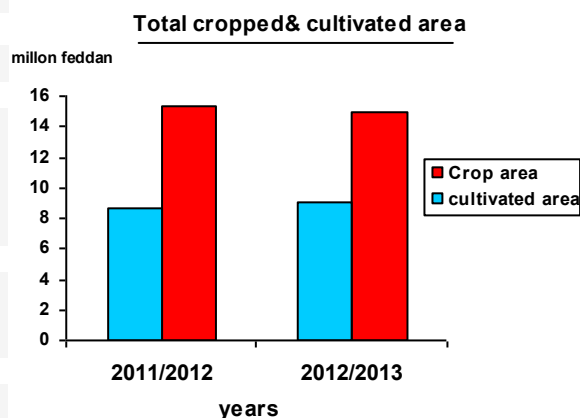

Press Release

Central Agency for Public Mobilization And Statistics

7.6% increase in quantity of wheat production in 2012/2013

Central Agency For Public Mobilization and Statistics issued a press release on //2014 annual bulletin of Plant areas and crop production Statistics in 2012/2013 and The most important indicators are as follows:

• The total cropped area reached 15.48 million feddan in 2012/2013 versus 15.57 million feddan in the previous year, an decrease of 5.0%.

• The total cultivated area reached 8.94 million feddan in 2012/2013 versus 8.80 million feddan in the previous year an increase of 1.6 %.

• The total area of wheat reached 3.38 million feddan in 2012/2013 versus 3.16 million feddan in the previous year an increase 6.9% and amount of wheat crop production reached 9.46 million tons in 2012/2013, versus 8.80 million tons in the previous year, an increase of 7.6%.

The total area of rice reached 1.42 million feddan in 2012/2013 versus 1.48 million feddan in the previous year an decrease 3.7%. and amount of rice crop production reached 5.72 million tons in 2012/2013 versus 5.91 million tons in the previous year, an decrease of 3.2%.