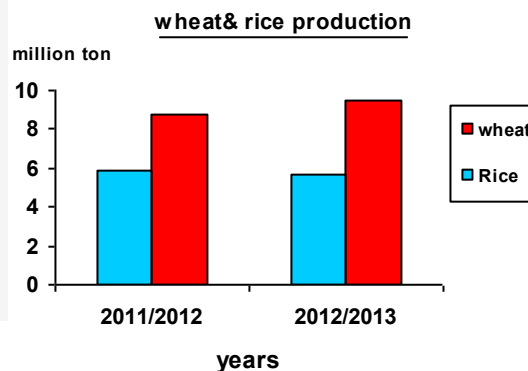

Press Release

Central Agency for Public Mobilization And Statistics

7.6% increase in quantity of wheat production in 2012/2013

Central Agency For Public Mobilization and Statistics issued a press release on //2014 annual bulletin of Plant areas and crop production Statistics in 2012/2013 and The most important indicators are as follows:

• The total cropped area reached 15.48 million feddan in 2012/2013 versus 15.57 million feddan in the previous year, an decrease of 5.0%.

• The total cultivated area reached 8.94 million feddan in 2012/2013 versus 8.80 million feddan in the previous year an increase of 1.6 %.

• The total area of wheat reached 3.38 million feddan in 2012/2013 versus 3.16 million feddan in the previous year an increase 6.9% and amount of wheat crop production reached 9.46 million tons in 2012/2013, versus 8.80 million tons in the previous year, an increase of 7.6%.

The total area of rice reached 1.42 million feddan in 2012/2013 versus 1.48 million feddan in the previous year an decrease 3.7%. and amount of rice crop production reached 5.72 million tons in 2012/2013 versus 5.91 million tons in the previous year, an decrease of 3.2%.