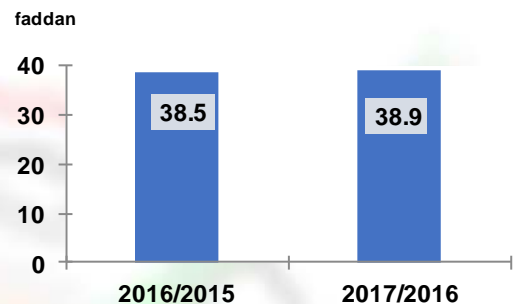

Press Release

Central Agency for Public Mobilization And Statistics

116 thousand feddans cultivated area project million and a half feddan in 2016/2017 □

Central Agency For Public Mobilization and Statistics issued on / / 2018
Annual bulletin of Land reclamation (2016/2017)The most important indicators are as follows :

Total area of reclaimed land reached 38.9 thousand . feddans in 2016/2017 compared to 38.5 thousand .feddans in 2015/2016, an increase of 1.1%

Total area of reclaimed land in cooperative societies reached 28. 7 thousand feddans at a rate of 73.6% followed by the area of private sector companies 10.3 thousand feddans by 26.4% of the total area of .reclaimed land in 2016/2017

- The cultivated area in the project of one and a . half feddan was 115.7 thousand feddans and the governorate of mina exceeded the area of cultivated area by 70 thousand feddans by 60.5% followed by Matruh with an area of 35 thousand feddans and 30.3%, then the new valley area of 10 thousand feddans and by 8.6% Thousand acres and 0.6% of .the total cultivated area

Area on which livestock projects were established (milk production, fattening, cattle and sheep) from reclaimed land reached to 196 feddans in 2016/2017, compared to 136 feddans in 2016/2016, an increase of 44.1% due to increased demand of companies to .establish livestock projects

Area of reclaimed land

Rational distribution for reclaimed land