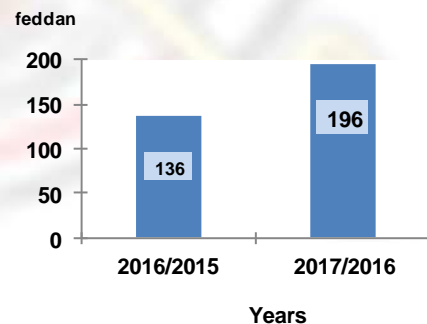

Total area of livestock projects