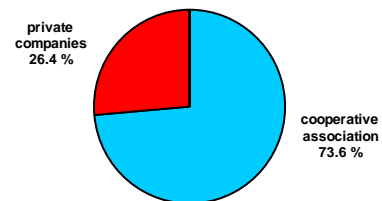

Press Release

Central Agency for Public Mobilization And Statistics

116 thousand feddans cultivated area project million and a half feddan in 2016/2017 □

Central Agency For Public Mobilization and Statistics issued on / / 2018
Annual bulletin of Land reclamation (2016/2017)The most important indicators are as follows :

Total area of reclaimed land reached 38.9 thousand . feddans in 2016/2017 compared to 38.5 thousand .feddans in 2015/2016, an increase of 1.1%

Total area of reclaimed land in cooperative societies reached 28. 7 thousand feddans at a rate of 73.6% followed by the area of private sector companies 10.3 thousand feddans by 26.4% of the total area of .reclaimed land in 2016/2017

- The cultivated area in the project of one and a . half feddan was 115.7 thousand feddans and the governorate of mina exceeded the area of cultivated area by 70 thousand feddans by 60.5% followed by Matruh with an area of 35 thousand feddans and 30.3%, then the new valley area of 10 thousand feddans and by 8.6% Thousand acres and 0.6% of .the total cultivated area

Area on which livestock projects were established (milk production, fattening, cattle and sheep) from reclaimed land reached to 196 feddans in 2016/2017, compared to 136 feddans in 2016/2016, an increase of 44.1% due to increased demand of companies to .establish livestock projects

P.O. Box 2086 Salah Salem , Nasr City, Cairo, Egypt

Fax: (02)24024099). National information center(02) (24020231) , public relation(02) (24020574)

Email: pres_capmas@capmas.gov.eg

website [http:// www.capmas.gov.eg](http://www.capmas.gov.eg) the